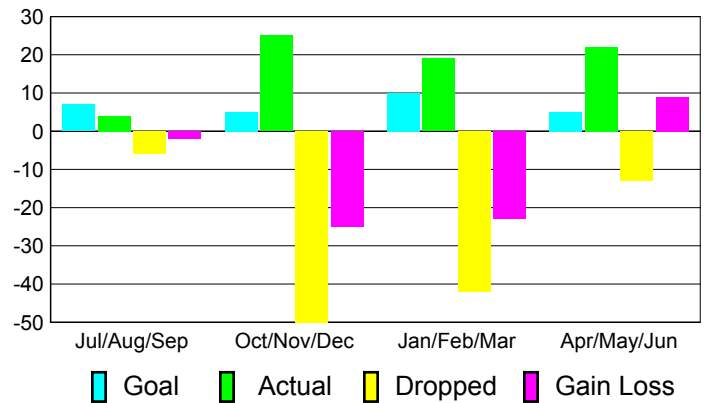

Club Results 2010-2011

Goal, New, Dropped, Gain/Loss

MEMBERSHIP

**Membership Results
2010-2011**

**Membership
2009-2010**

Month	Net Memb Goal	Actual New Memb	Actual Dropped Memb	Gain/Loss of Memb	Gain/Loss of Memb
Jul/Aug/Sep	7	4	-6	-2	-16
Oct/Nov/Dec	5	25	-50	-25	0
Jan/Feb/Mar	10	19	-42	-23	19
Apr/May/June	5	22	-13	9	19
Totals	27	70	-111	-41	22

Membership Results 2010-2011

Goal, New, Dropped, Gain/Loss

Comparison of Club Gain/Loss

Current Year Compared to the Previous Year

Comparison of Membership Gain/Loss

Current Year Compared to the Previous Year