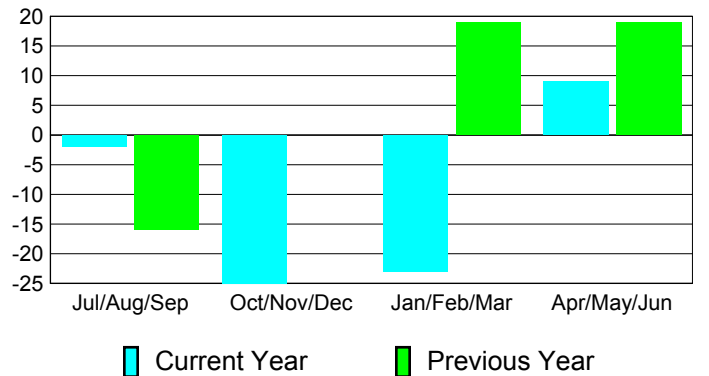

Club Results 2010-2011

Goal, New, Dropped, Gain/Loss

MEMBERSHIP

**Membership Results
2010-2011**

**Membership
2009-2010**

Month	Net Memb Goal	Actual New Memb	Actual Dropped Memb	Gain/Loss of Memb	Gain/Loss of Memb
Jul/Aug/Sep	7	4	-6	-2	-16
Oct/Nov/Dec	5	25	-50	-25	0
Jan/Feb/Mar	10	19	-42	-23	19
Apr/May/June	5	22	-13	9	19
Totals	27	70	-111	-41	22

Membership Results 2010-2011

Goal, New, Dropped, Gain/Loss

Comparison of Club Gain/Loss

Current Year Compared to the Previous Year

Comparison of Membership Gain/Loss

Current Year Compared to the Previous Year

YTD Status Quo Clubs 2010-2011

Status Quo Clubs Compared to Status Quo Members

Gender Comparison 2010-2011

Jul/Aug/Sep

Oct/Nov/Dec

Jan/Feb/Mar

Apr/May/June

Male